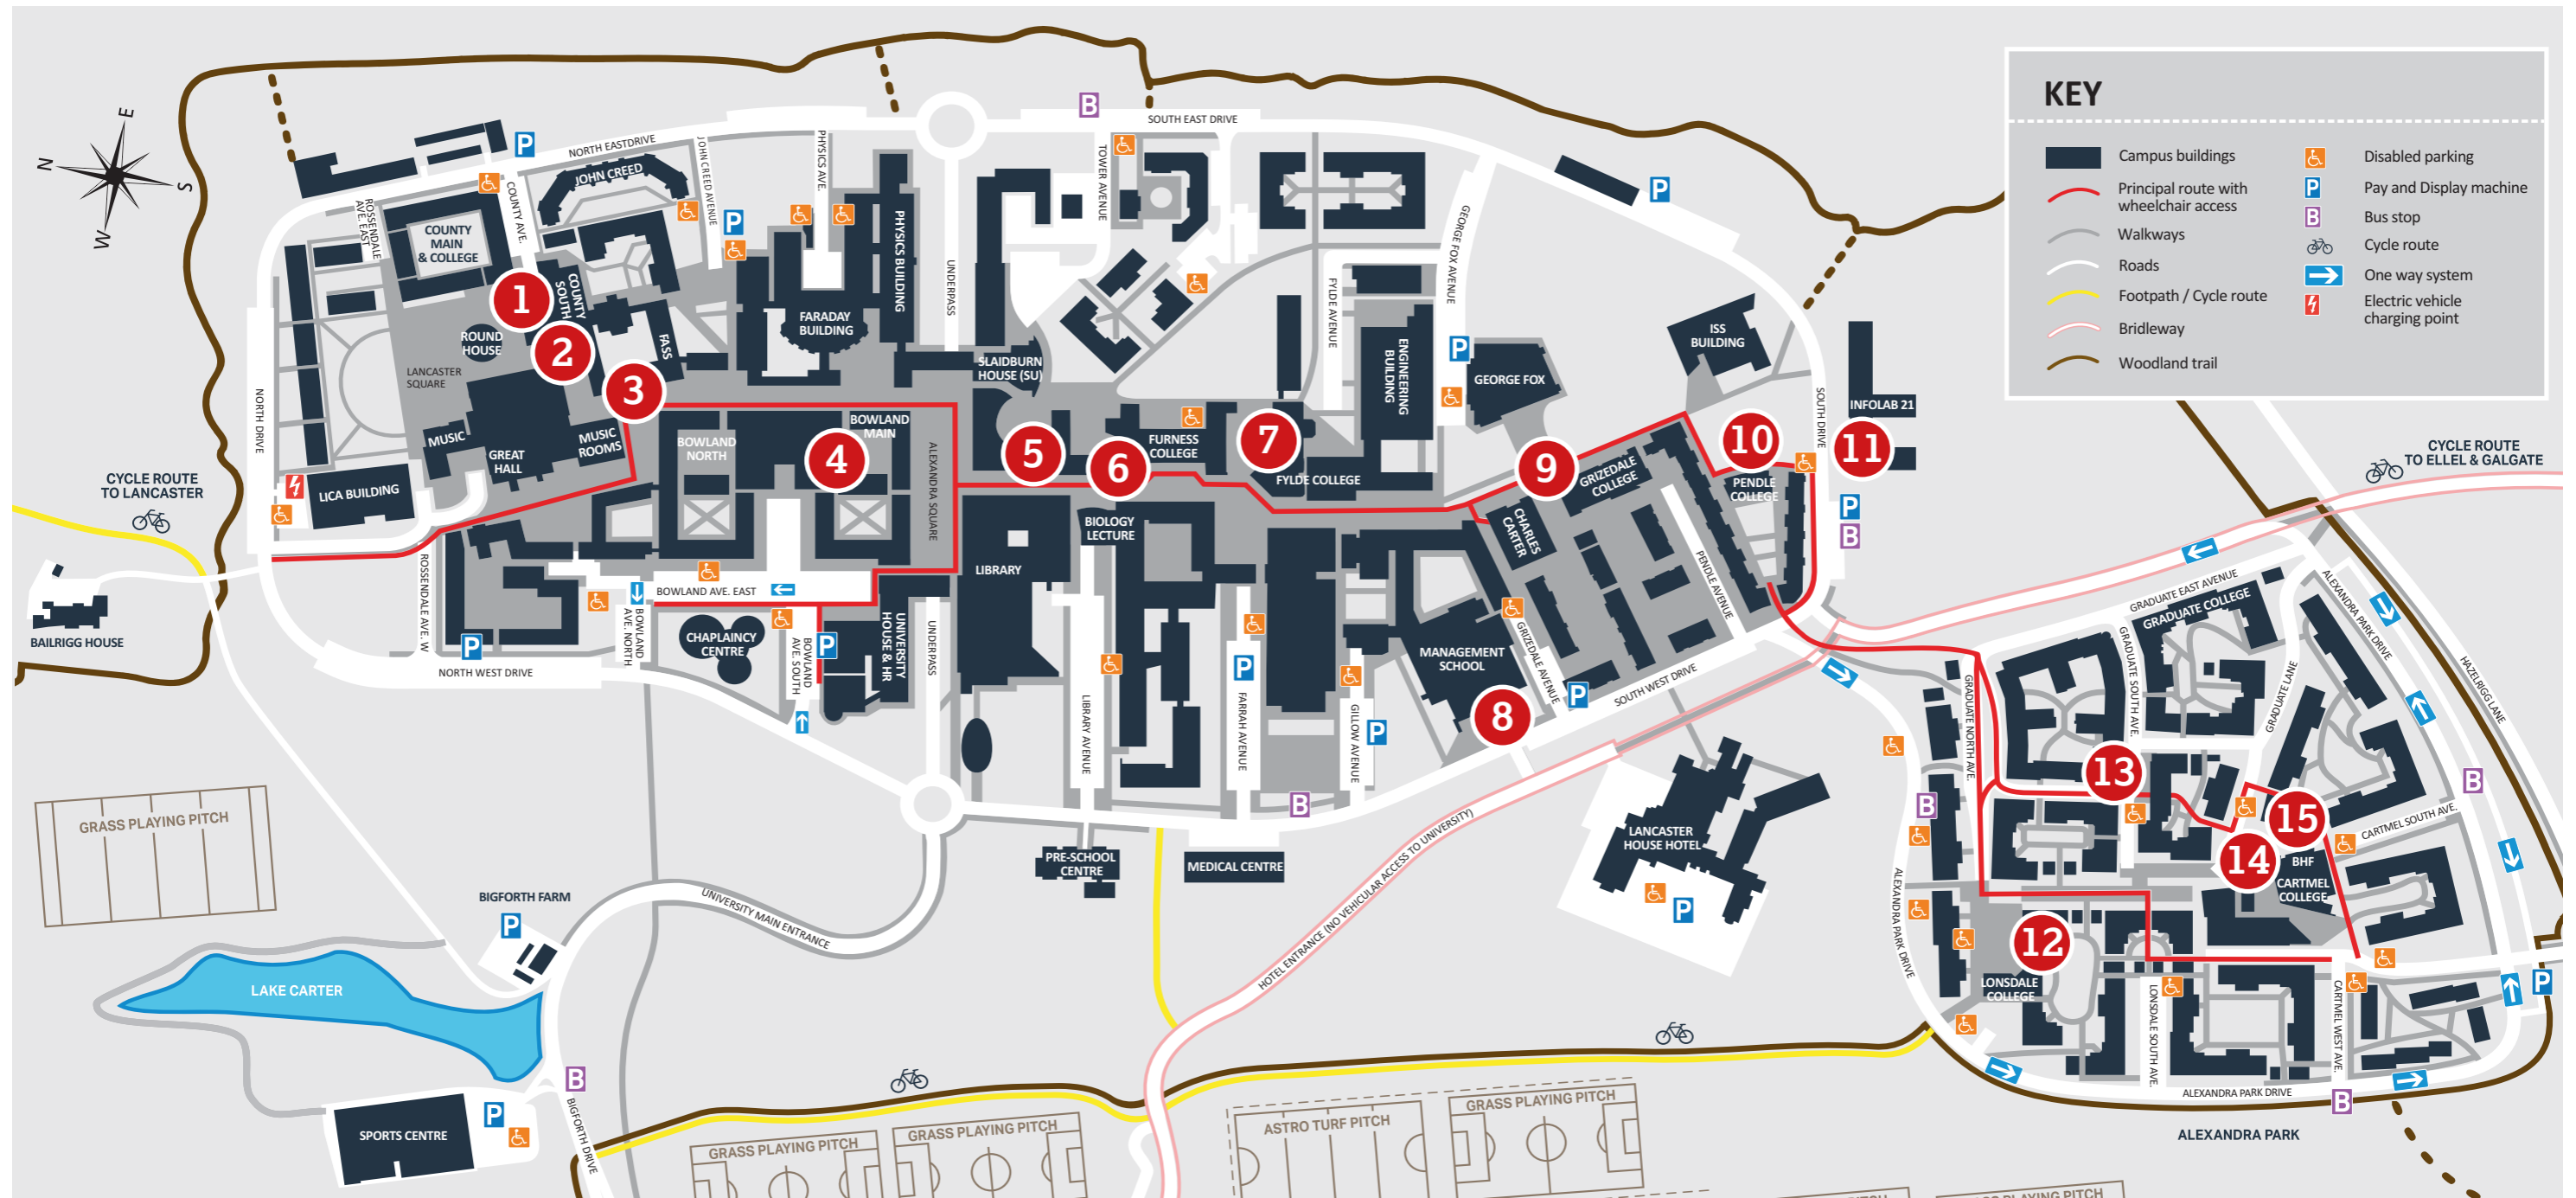

Meet | Eat | Drink

1. Refuel
County College

2. The Lounge
County South

3. The Northern Oak
County College

4. The Trough of Bowland
Bowland College

5. The Deli
Off Alexandra Square

6. Trevor
Furness College

7. The Mill
Fylde College

8. The Hub
Management School

9. Grizedale Café Bar
Grizedale College

10. The Pendle Rooms
Pendle College

11. Café 21
Infolab

12. The Red Lion
Lonsdale College

13. The Herdwick
Graduate College

14. The Winning Post
Cartmel College

15. Refuel
Barker House Farm